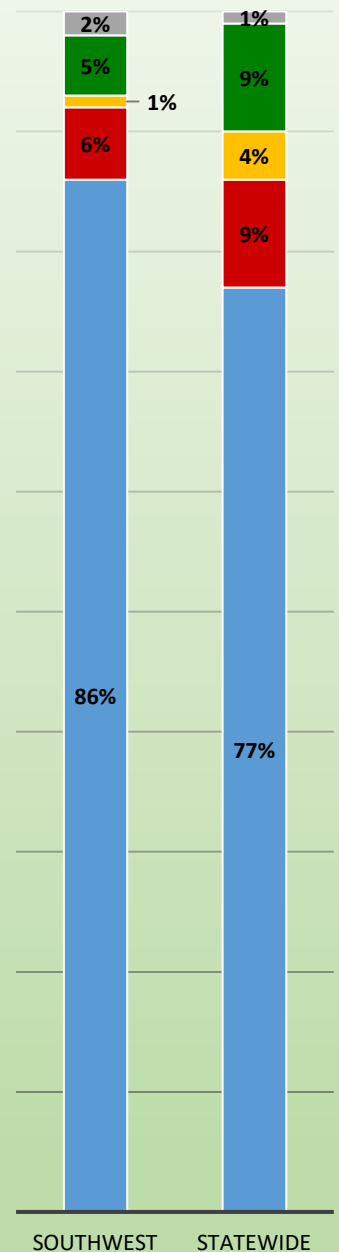

Economic Development Incentives

average percentage 2014-2018

Number of Southwest Florida Cities with Each Form of Government

Number of Cities Statewide with Each Form of Government

Utilities Services

percentage of cities providing in 2018

Southwest Florida Cities Providing Water/Waste Water Services To Other Jurisdictions
average percentage 2014-2018

Statewide Cities Providing Water/Waste Water Services To Other Jurisdictions
average percentage 2014-2018

Solid Waste Collection Services

average percentage 2014-2018

City-Run Services

average percentage 2014-2018

How Police Services Are Provided

average percentage 2014-2018

How Emergency Medical Services Are Provided

average percentage 2014-2018

How Fire Services Are Provided

average percentage 2014-2018

Fire Services Breakdowns

average percentage 2014-2018

SOUTHWEST STATEWIDE

- No Response
- All Volunteers
- Volunteer Staff/Paid Chief
- Combination Volunteer & Employee
- No Volunteers