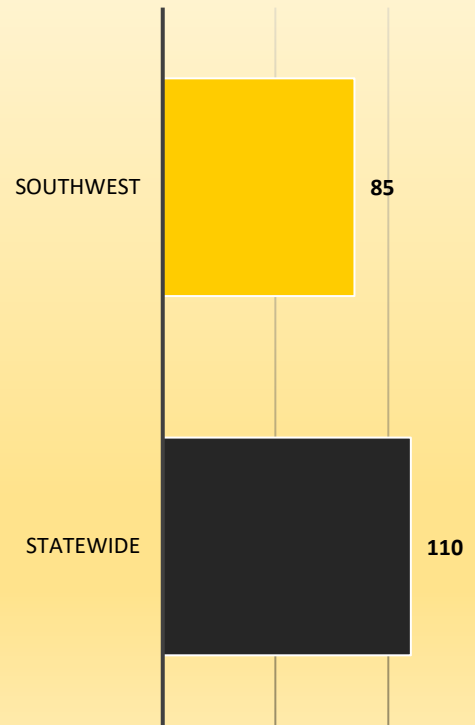

Median Number of Residents per One Municipal Employee

average median 2014-2018