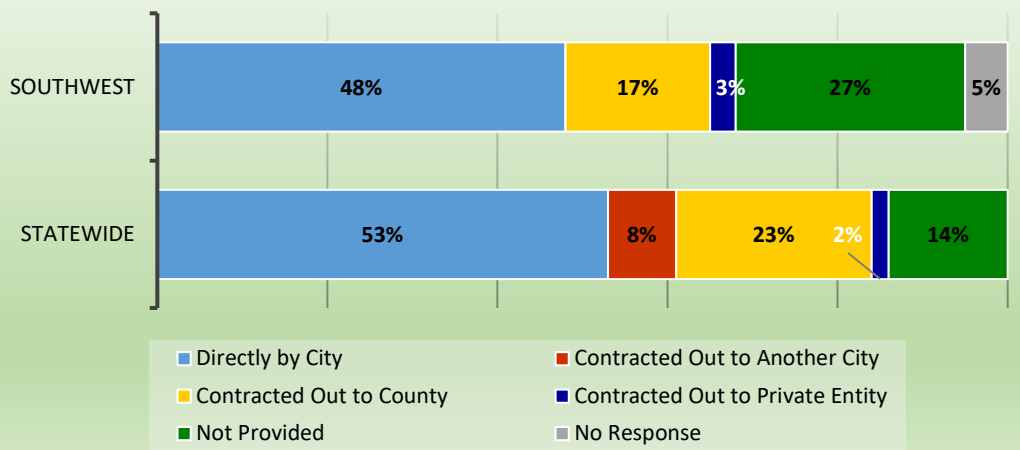

Southwest Florida Cities Providing Water/Waste Water Services To Other Jurisdictions
average percentage 2014-2018

Statewide Cities Providing Water/Waste Water Services To Other Jurisdictions
average percentage 2014-2018

Solid Waste Collection Services

average percentage 2014-2018

City-Run Services

average percentage 2014-2018

How Police Services Are Provided

average percentage 2014-2018

How Emergency Medical Services Are Provided

average percentage 2014-2018

How Fire Services Are Provided

average percentage 2014-2018

Fire Services Breakdowns

average percentage 2014-2018

SOUTHWEST STATEWIDE

- No Response
- All Volunteers
- Volunteer Staff/Paid Chief
- Combination Volunteer & Employee
- No Volunteers