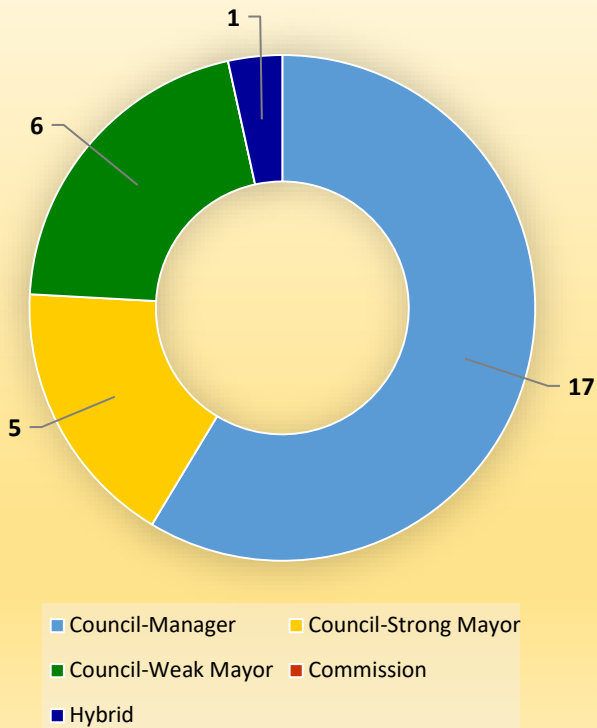

CityStats Southwest Florida Trends

Research Analyst Liane Giroux, CAE
Center for Municipal Research & Innovation
Florida League of Cities

CityStats Southwest Florida Regional Trend Analysis

Population Source: University of Florida, Bureau of Economic and Business Research, December 2017.

Economic Development Incentives

average percentage 2014-2018

Number of Southwest Florida Cities with Each Form of Government

Number of Cities Statewide with Each Form of Government

Utilities Services

percentage of cities providing in 2018