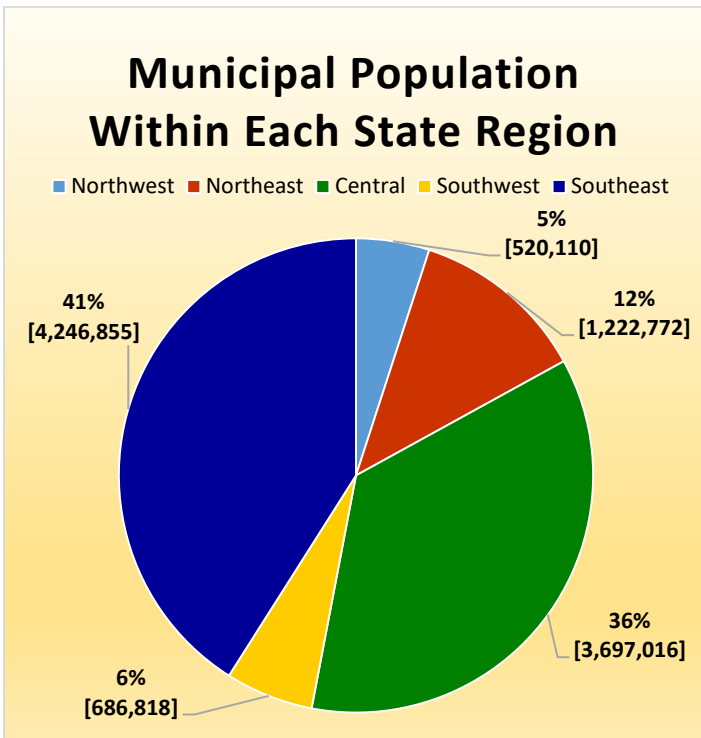

CityStats Southwest Florida Trends

Research Analyst Liane Giroux, CAE
Center for Municipal Research & Innovation
Florida League of Cities

CityStats Southwest Florida Regional Trend Analysis

Population Source: University of Florida, Bureau of Economic and Business Research, December 2017.