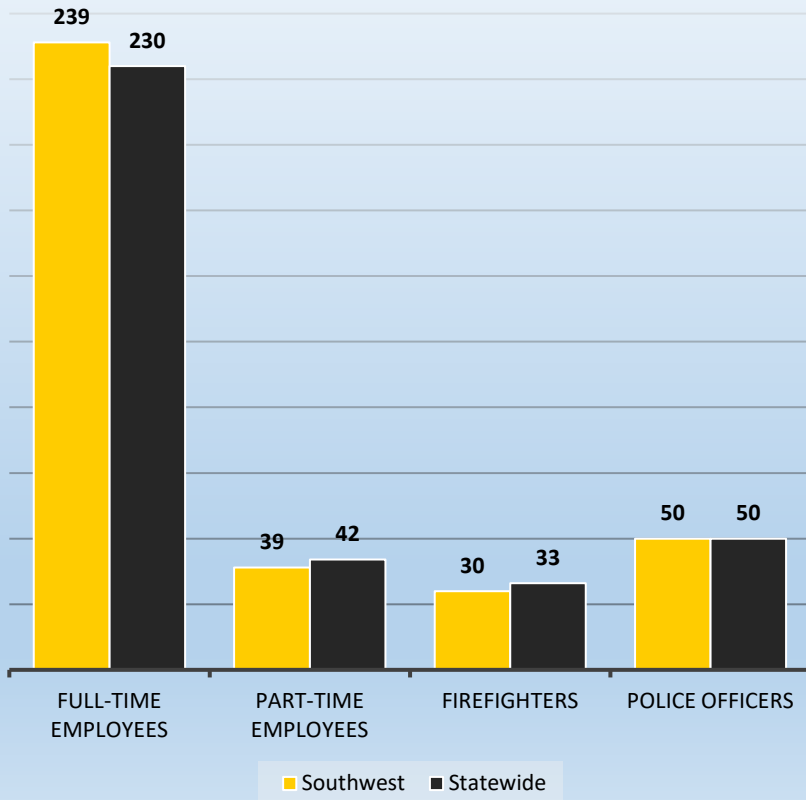

Municipal Employees per City

average number 2014-2018