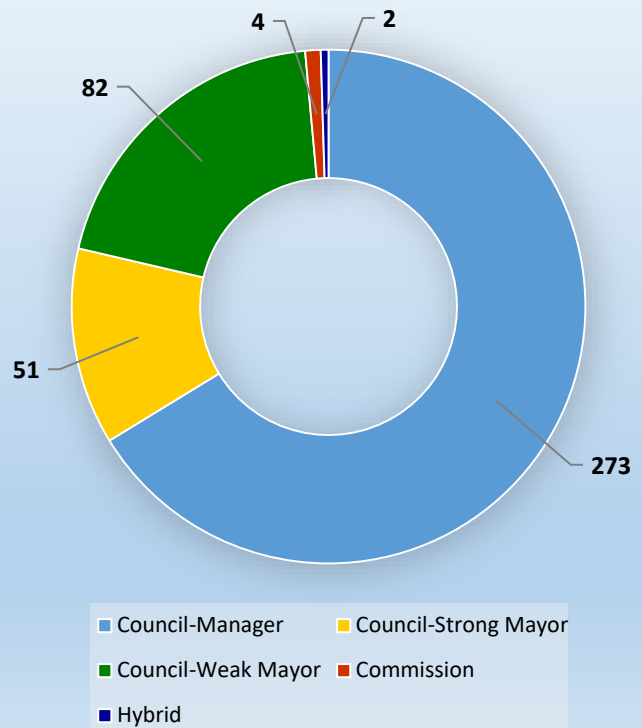

Economic Development Incentives

average percentage 2014-2018

Number of Southwest Florida Cities with Each Form of Government

Number of Cities Statewide with Each Form of Government

Utilities Services

percentage of cities providing in 2018