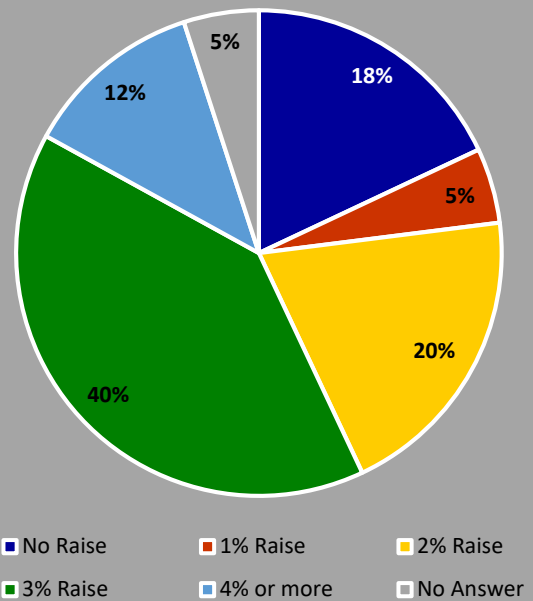

Statewide Florida Cities FTE Pay Raises

average annual percentage 2014-2018