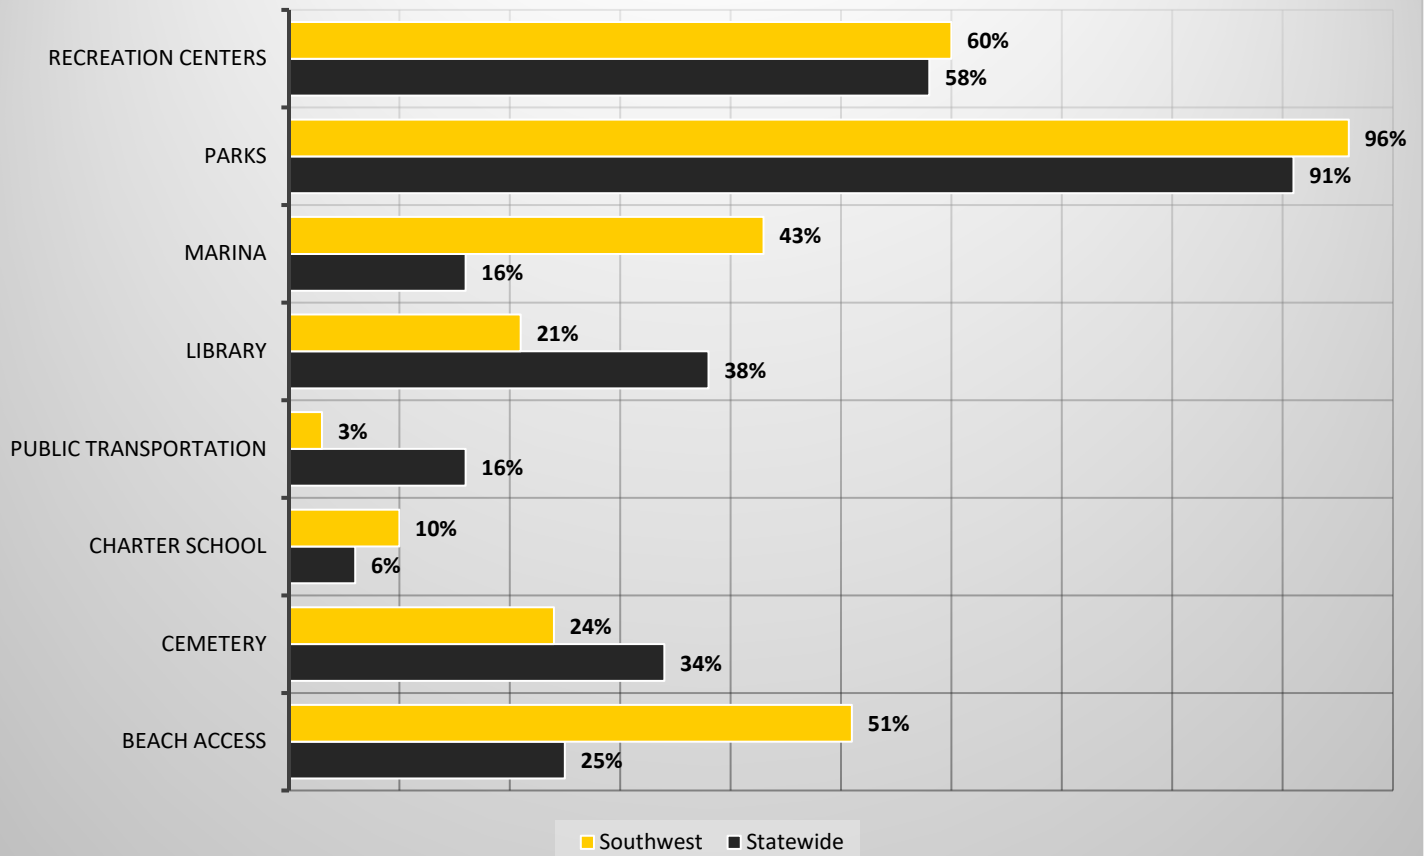

City-Run Services

average percentage 2014-2018