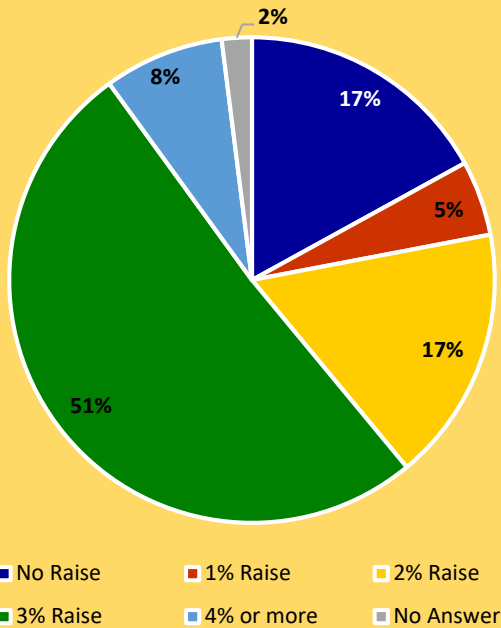

average percentage 2014-2018

How Fire Services Are Provided

average percentage 2014-2018

Fire Services Breakdowns

average percentage 2014-2018

SOUTHWEST STATEWIDE

- No Response
- All Volunteers
- Volunteer Staff/Paid Chief
- Combination Volunteer & Employee
- No Volunteers

Municipal Employees per City

average number 2014-2018

Median Number of Residents per One Municipal Employee

average median 2014-2018

Southwest Florida Cities FTE Pay Raises

average annual percentage 2014-2018