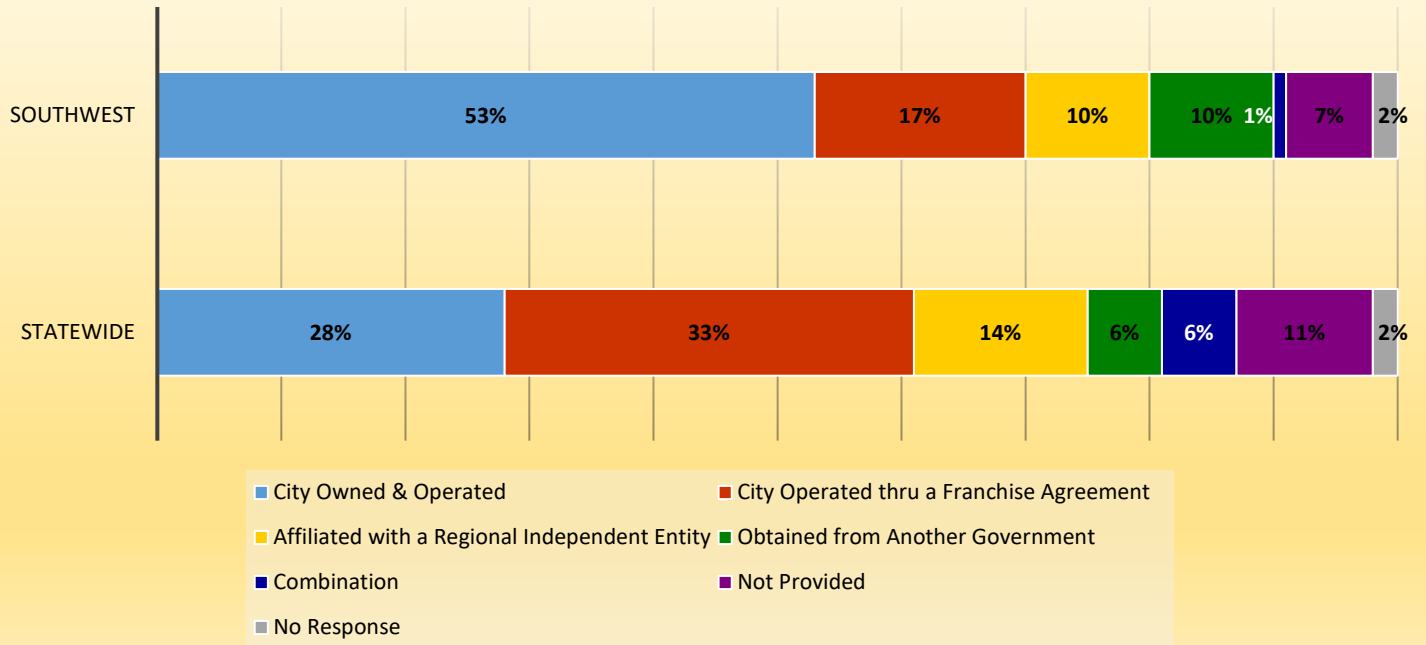

Solid Waste Collection Services

average percentage 2014-2018